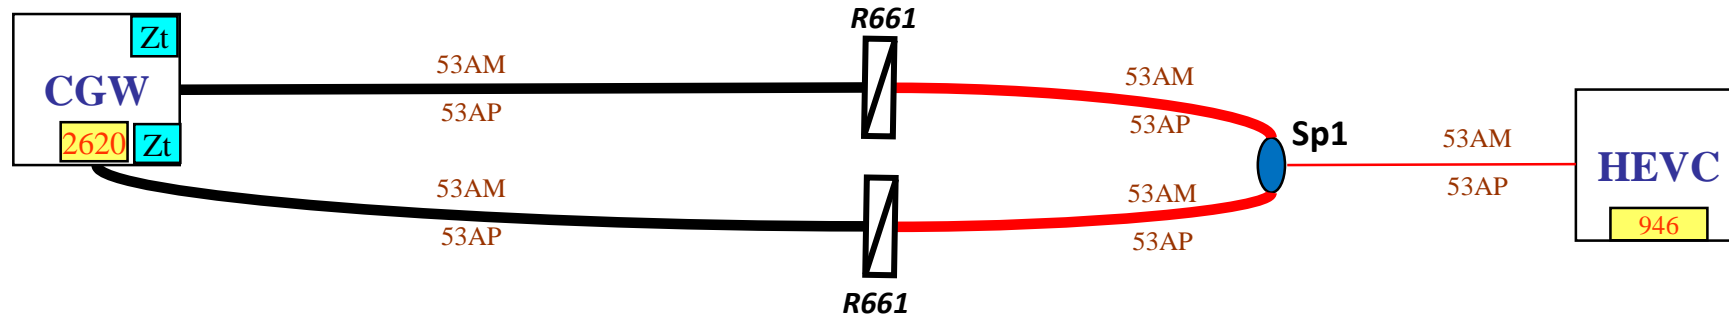

— Front Engine Harness

 : CHOKE

 SPLICE

xxx : Link code

 : Inline Connector

X10 : IC-CAN (RHD)

X10 : IC-CAN (LHD)

— Dashboard Harness
— Front Engine Harness
— Roof Lamp Harness
— Add Roof Lamp Harness

 : Inline Connector
 CHOKE
 OPTIONAL ECU
 SPLICE
xxx : Link code

X10 : ITS-CAN

X10 : PT-CAN

— Dashboard Harness

— Front Engine Harness

● WATERPROOF SPLICE

xxx : Link code

: Inline Connector