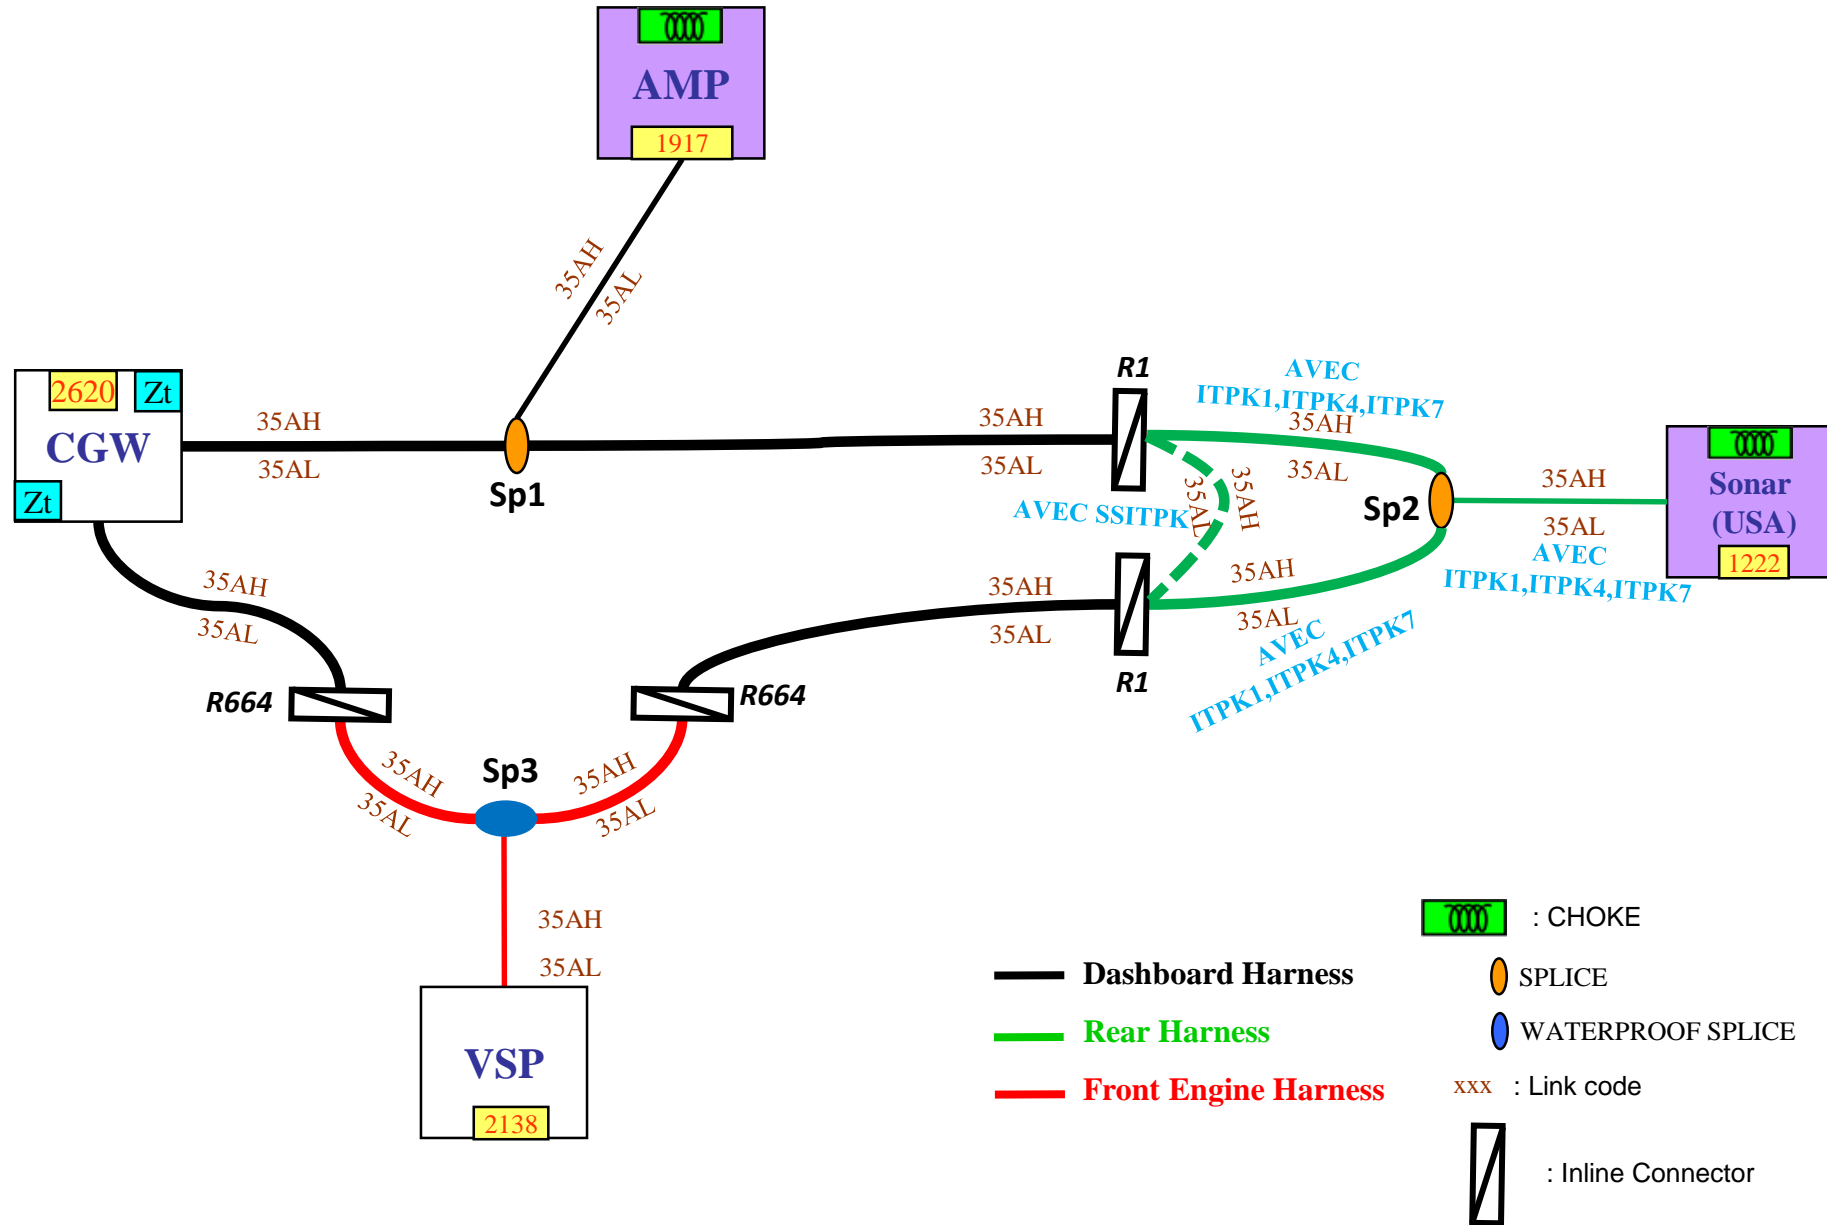

X10: V1-CAN (RHD)

X10 : V1-CAN (LHD)

— Dashboard Harness

— Front Engine Harness

— Dashboard additional Harness

— APV Harness

OPTIONAL ECU

○ SPLICE

○ WATERPROOF SPLICE

xxx : Link code

CHOKE

⏏ : Inline Connector

X10 : V2-CAN

X10 : CHASSIS-CAN

— Dashboard Harness

— Rear Harness

— Front Engine Harness

 : CHOKE

 SPLICE

xxx : Link code

 : Inline Connector

X10 : IC-CAN (RHD)

X10 : IC-CAN (LHD)

— Dashboard Harness
— Front Engine Harness
— Roof Lamp Harness
— Add Roof Lamp Harness

 : Inline Connector
 CHOKE
 OPTIONAL ECU
 SPLICE
xxx : Link code

X10 : ITS-CAN

X10 : PT-CAN

— Dashboard Harness

— Front Engine Harness

● WATERPROOF SPLICE

xxx : Link code

: Inline Connector