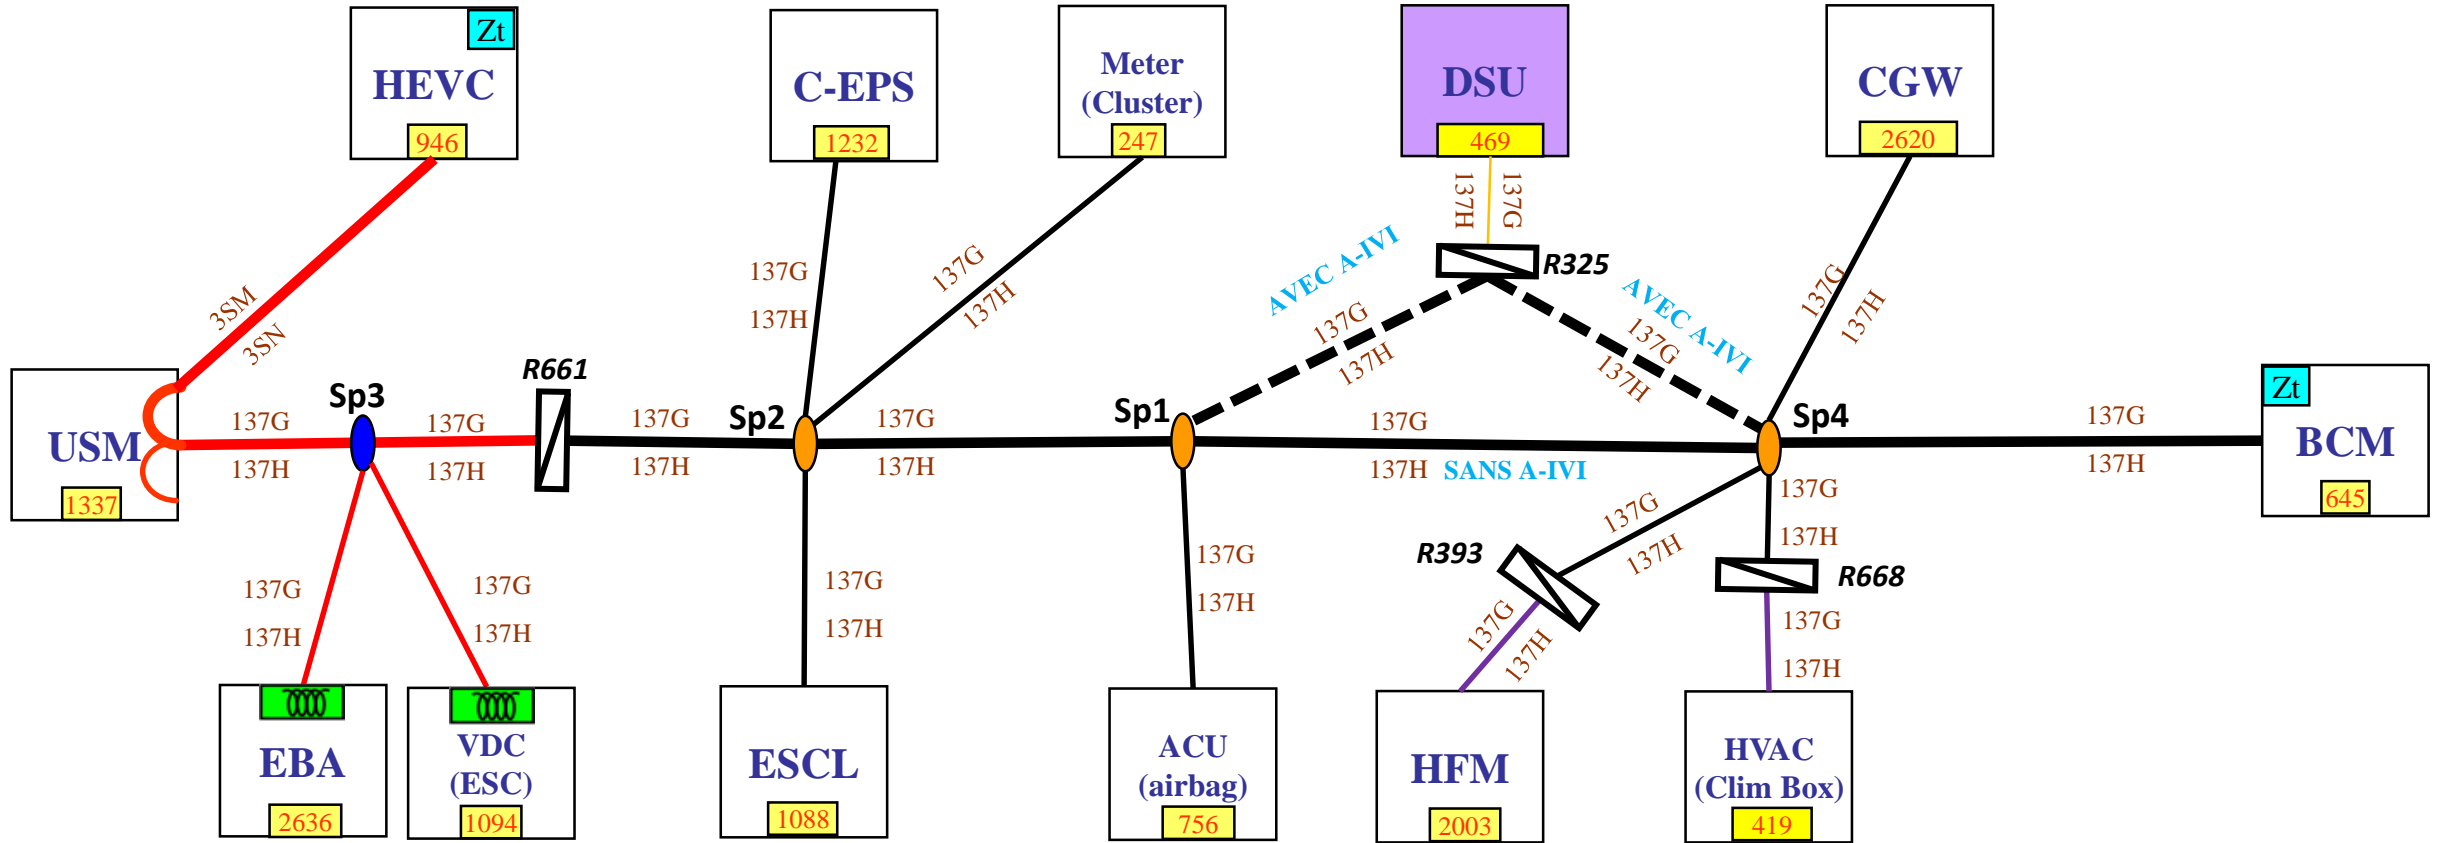

X10: V1-CAN (RHD)

X10 : V1-CAN (LHD)

— Dashboard Harness

— Front Engine Harness

— Dashboard additional Harness

— APV Harness

OPTIONAL ECU

○ SPLICE

○ WATERPROOF SPLICE

xxx : Link code

CHOKE

⏏ : Inline Connector

X10 : V2-CAN

X10 : CHASSIS-CAN

— Dashboard Harness

— Rear Harness

— Front Engine Harness

 : CHOKE

 SPLICE

xxx : Link code

 : Inline Connector

X10 : IC-CAN (RHD)

X10 : IC-CAN (LHD)

— Dashboard Harness
— Front Engine Harness
— Roof Lamp Harness
— Add Roof Lamp Harness

 : Inline Connector
 CHOKE
 OPTIONAL ECU
 SPLICE
xxx : Link code

X10 : ITS-CAN

X10 : PT-CAN

— Dashboard Harness

— Front Engine Harness

● WATERPROOF SPLICE

xxx : Link code

: Inline Connector