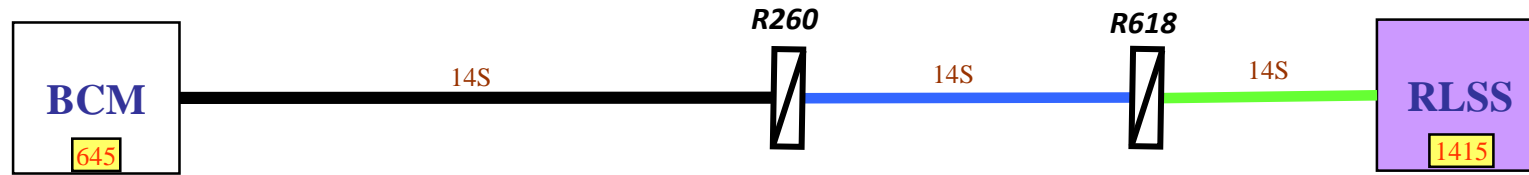

X10 : CAN-Diag

— Dashboard Harness

 SPLICE

xxx : Link code

X10 : LIN BCMRLSS

— Dashboard Harness

— Platform Harness

— Add plaf Harness