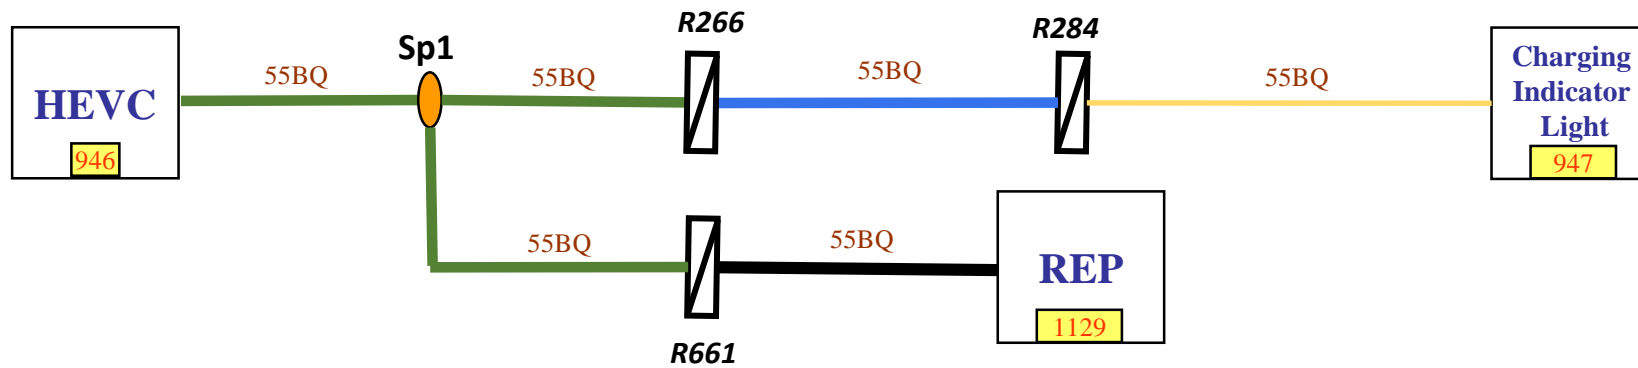

X10 : LIN HEVCREP

— Dashboard Harness

— Charging Plug
Harness

— Front Bumper Harness

— Front Engine Harness

: Inline Connector

OPTIONAL ECU

xxx : Link code

SPLICE