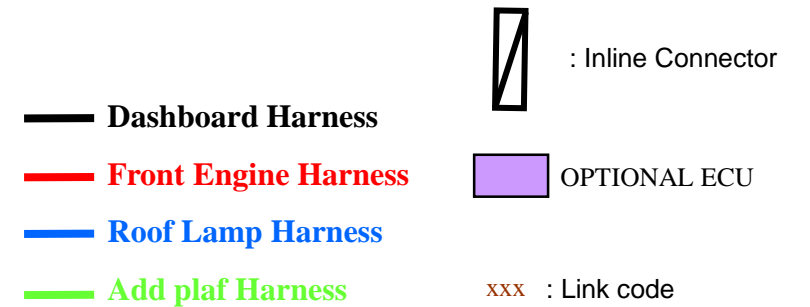

— Front Engine Harness

 : CHOKE

 SPLICE

xxx : Link code

 : Inline Connector

X10 : IC-CAN (RHD)

X10 : IC-CAN (LHD)

— Dashboard Harness
— Front Engine Harness
— Roof Lamp Harness
— Add Roof Lamp Harness

 : Inline Connector
 CHOKE
 OPTIONAL ECU
 SPLICE
xxx : Link code

X10 : ITS-CAN

X10 : PT-CAN

— Dashboard Harness

— Front Engine Harness

● WATERPROOF SPLICE

xxx : Link code

: Inline Connector