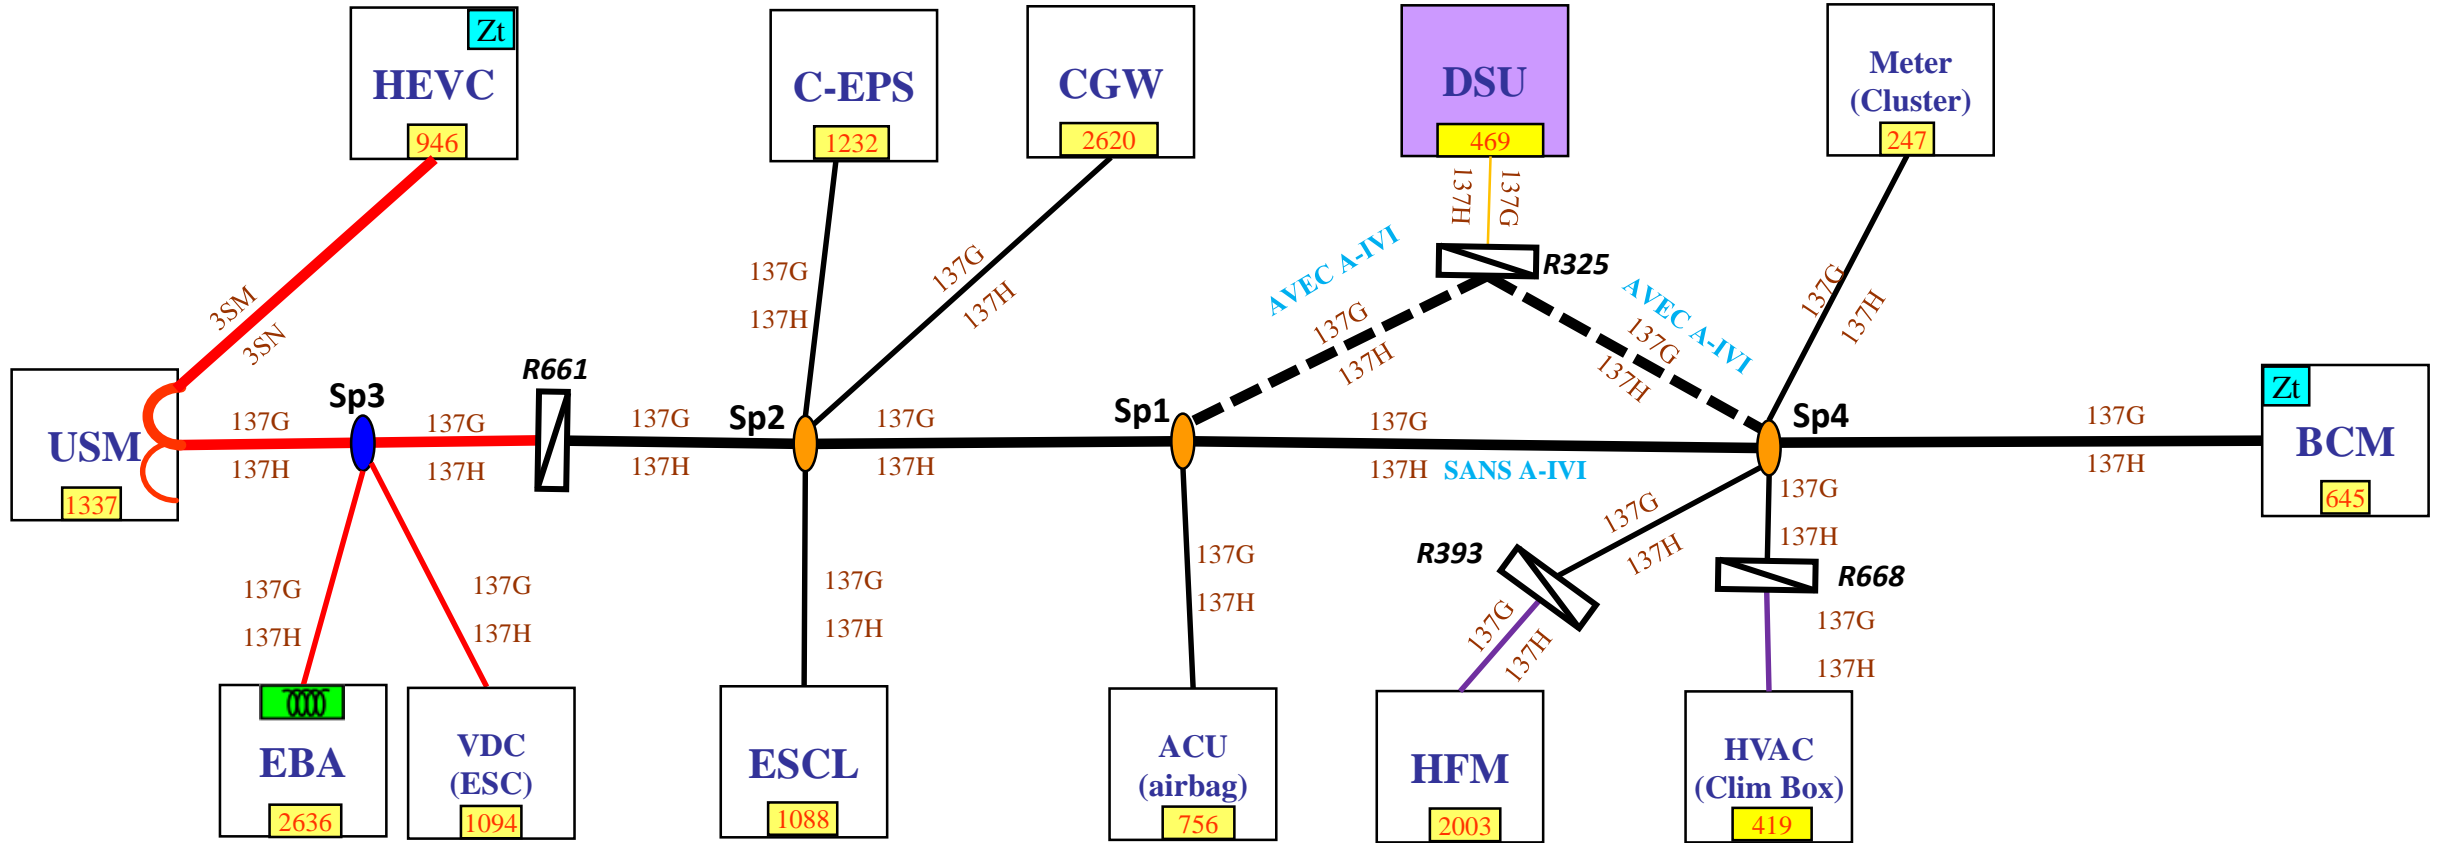

X10: V1-CAN (RHD)

X10 : V1-CAN (LHD)

— Dashboard Harness

— Front Engine Harness

— Dashboard additional Harness

— APV Harness

OPTIONAL ECU

○ SPLICE

○ WATERPROOF SPLICE

xxx : Link code

CHOKE

⏏ : Inline Connector

X10 : V2-CAN

X10 : CHASSIS-CAN

— Dashboard Harness

— Rear Harness

— Front Engine Harness

 : CHOKE

 SPLICE

xxx : Link code

 : Inline Connector

X10 : IC-CAN (RHD)

X10 : IC-CAN (LHD)

— Dashboard Harness
— Front Engine Harness
— Roof Lamp Harness
— Add Roof Lamp Harness

 : Inline Connector
 CHOKE
 OPTIONAL ECU
 SPLICE
xxx : Link code

X10 : ITS-CAN

X10 : PT-CAN

— Dashboard Harness

— Front Engine Harness

● WATERPROOF SPLICE

xxx : Link code

: Inline Connector