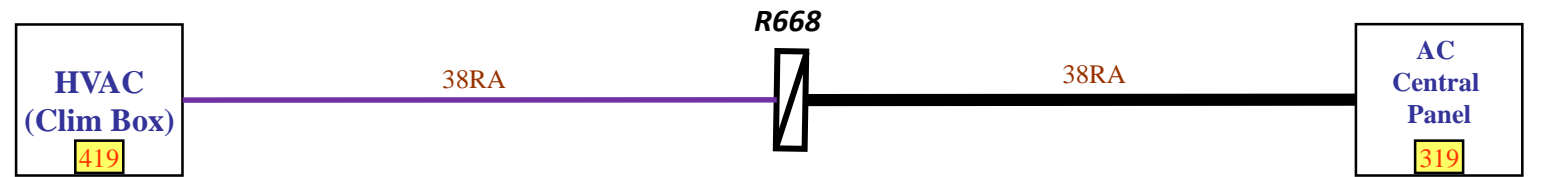

X10 : LIN CLIM Central Panel

— Dashboard Harness

— Dashboard additionnel
Harness

OPTIONAL ECU

xxx : Link code

: Inline Connector